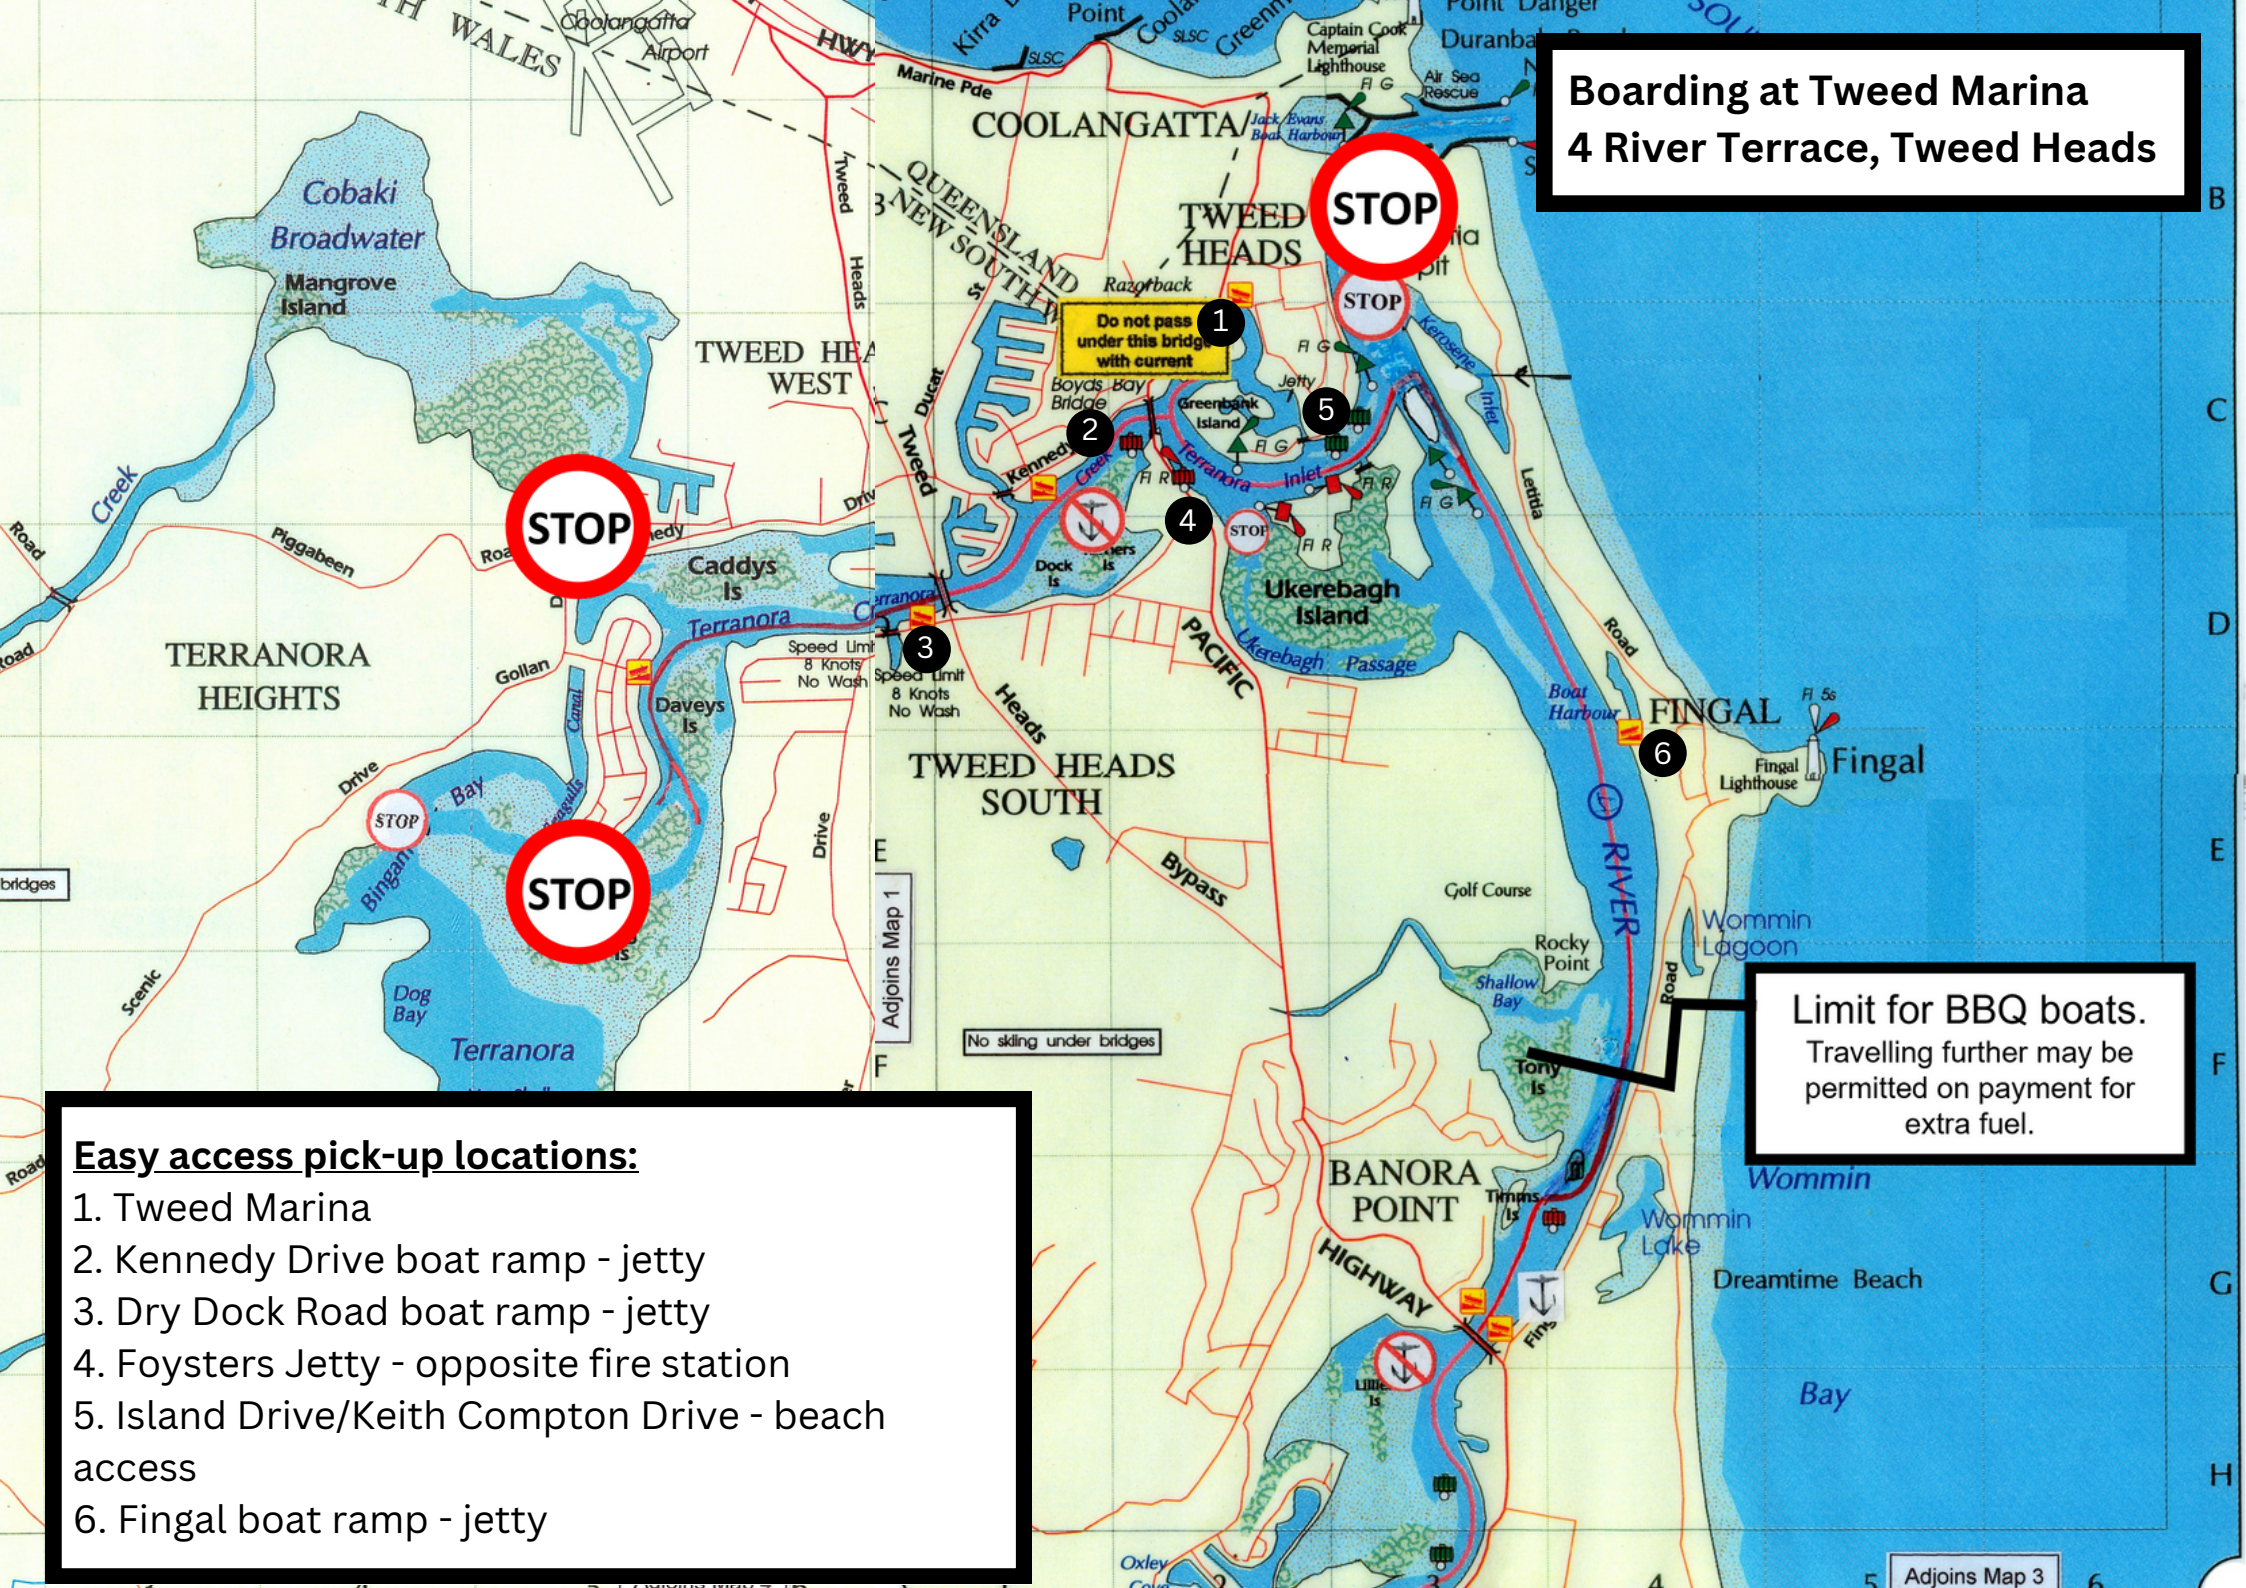

**Boarding at Tweed Marina
4 River Terrace, Tweed Heads**

STOP

STOP

STOP

6

Do not pass under this bridge with current

Limit for BBQ boats.
Travelling further may be permitted on payment for extra fuel.

- Easy access pick-up locations:**
1. Tweed Marina
 2. Kennedy Drive boat ramp - jetty
 3. Dry Dock Road boat ramp - jetty
 4. Foysters Jetty - opposite fire station
 5. Island Drive/Keith Compton Drive - beach access
 6. Fingal boat ramp - jetty