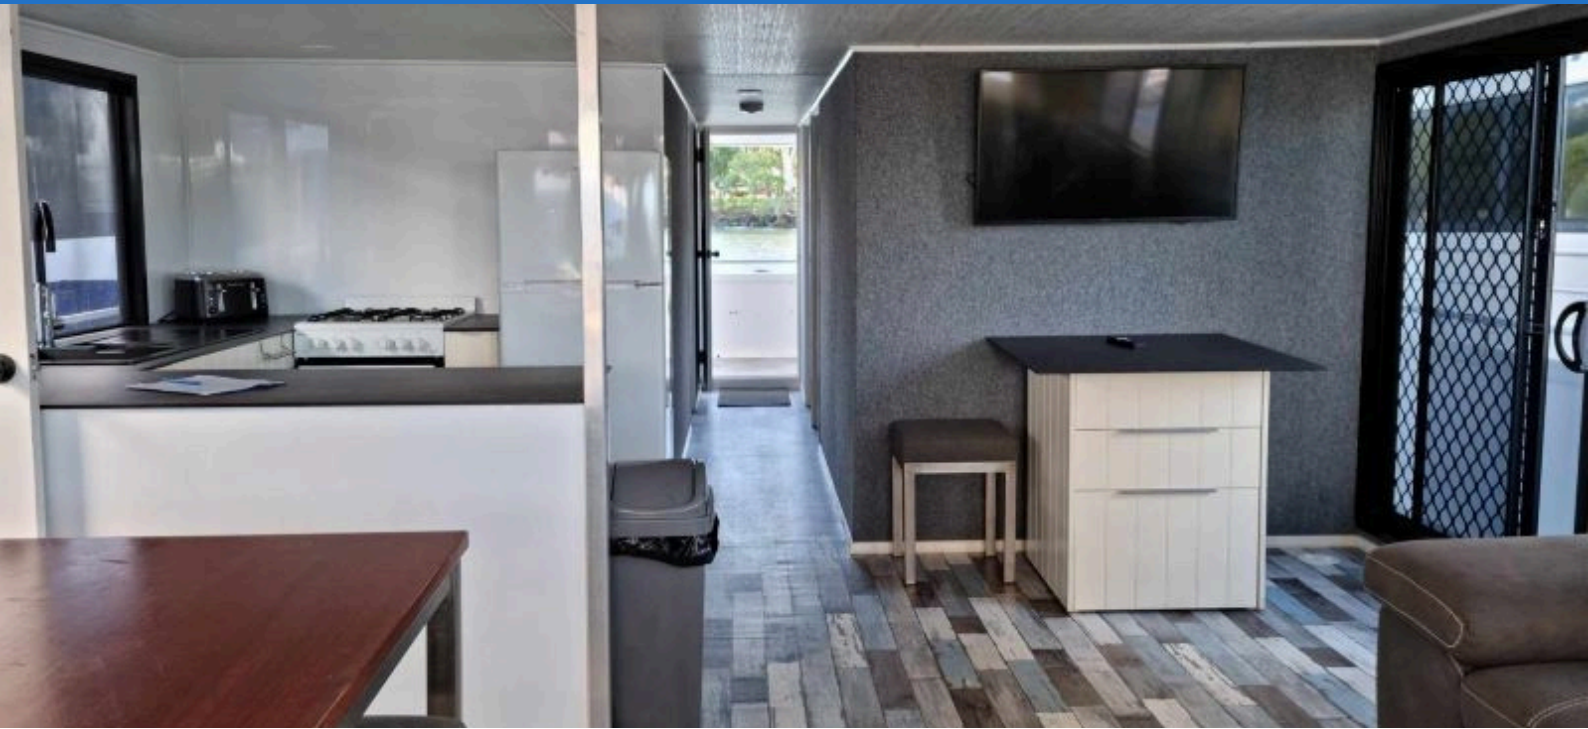

# ISLAND DREAM

Space is abundant aboard Island Dream with plenty of room to spread out!

A large dining table with plenty of seating and ample space to serve that sumptuous feast! With the lower helm located nearby, the captain isn't isolated from all the fun when you are on the move.

# ISLAND DREAM

The kitchen is fully equipped with a 220L fridge freezer along with a 4 burner gas stove/oven/grill. All your cooking utensils are provided.

The lower back deck also has a sink with water, to clean up the days catch ready for the BBQ. The back deck also has a duck board, and a good size ladder for climbing in and out of the boat with ease. Great for larger groups and family get togethers

# ISLAND DREAM

The upper deck outside has a BBQ, bench and sink with hot and cold water. A large outdoor setting, under a solid roof, just in case a few raindrops fall.

Sun lounges and seating can be found at the front area of the upper deck for all you sun lovers.

## FEATURES

**12 berth – 18m long x 6m wide**

- Walk-around decks
- 5 separate bedrooms. 3 bedrooms on upper deck (2 x doubles, 1 double + 1 single). 2 bedrooms on lower deck (1 x king, 1 x double + 1 single)
- Bed linen, pillows & doonas included
- Large spacious living & dining area
- Fully equipped kitchen
- 220L fridge/freezer
- 4 burner gas top, grill & oven
- 2 bathrooms with shower & toilet (1 on upper deck, 1 on lower deck)
- TV, USB port, Media player – Bluetooth compatible
- Electric anchor winch
- Solid rails on both upper & lower decks to protect your privacy
- Staircase from the lower deck to the upper deck
- BBQ, outdoor furniture all under hard top roof
- Esky
- Fish cleaning sink with water on the lower deck
- Limited 240-volt power
- Safety equipment